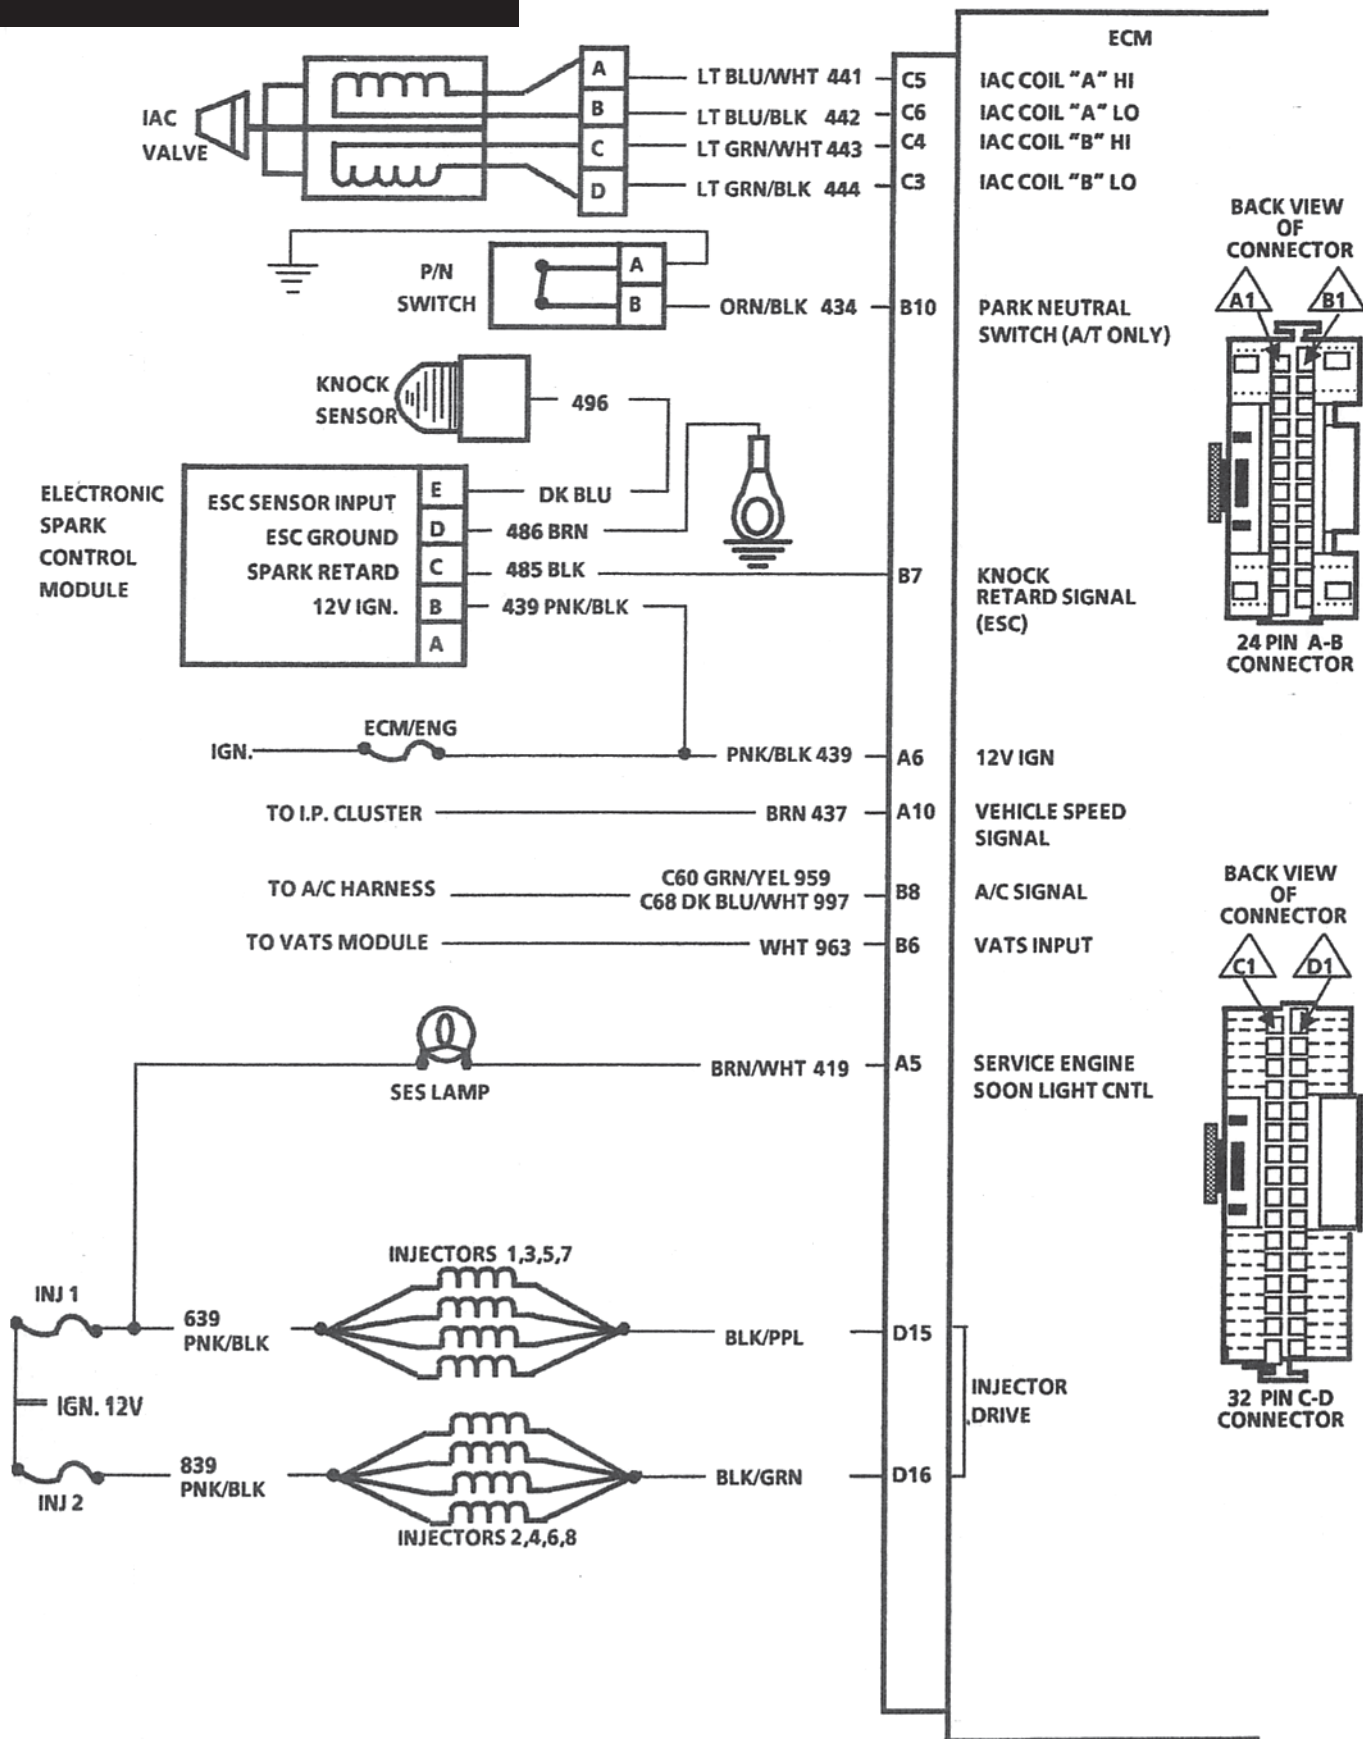

L98 1987-89

Wiring Diagram - 5.7L "Y" Series

Figure 1 of 4

4-4-86
*6S 2504-6E

L98 1987-89

Wiring Diagram - 5.7L "Y" Series

Figure 2 of 4

L98 1987-89

Wiring Diagram - 5.7L "Y" Series

Figure 3 of 4

L98 1987-89

Wiring Diagram - 5.7L "Y" Series

Figure 4 of 4

* 75 3282-6E
10-9-86