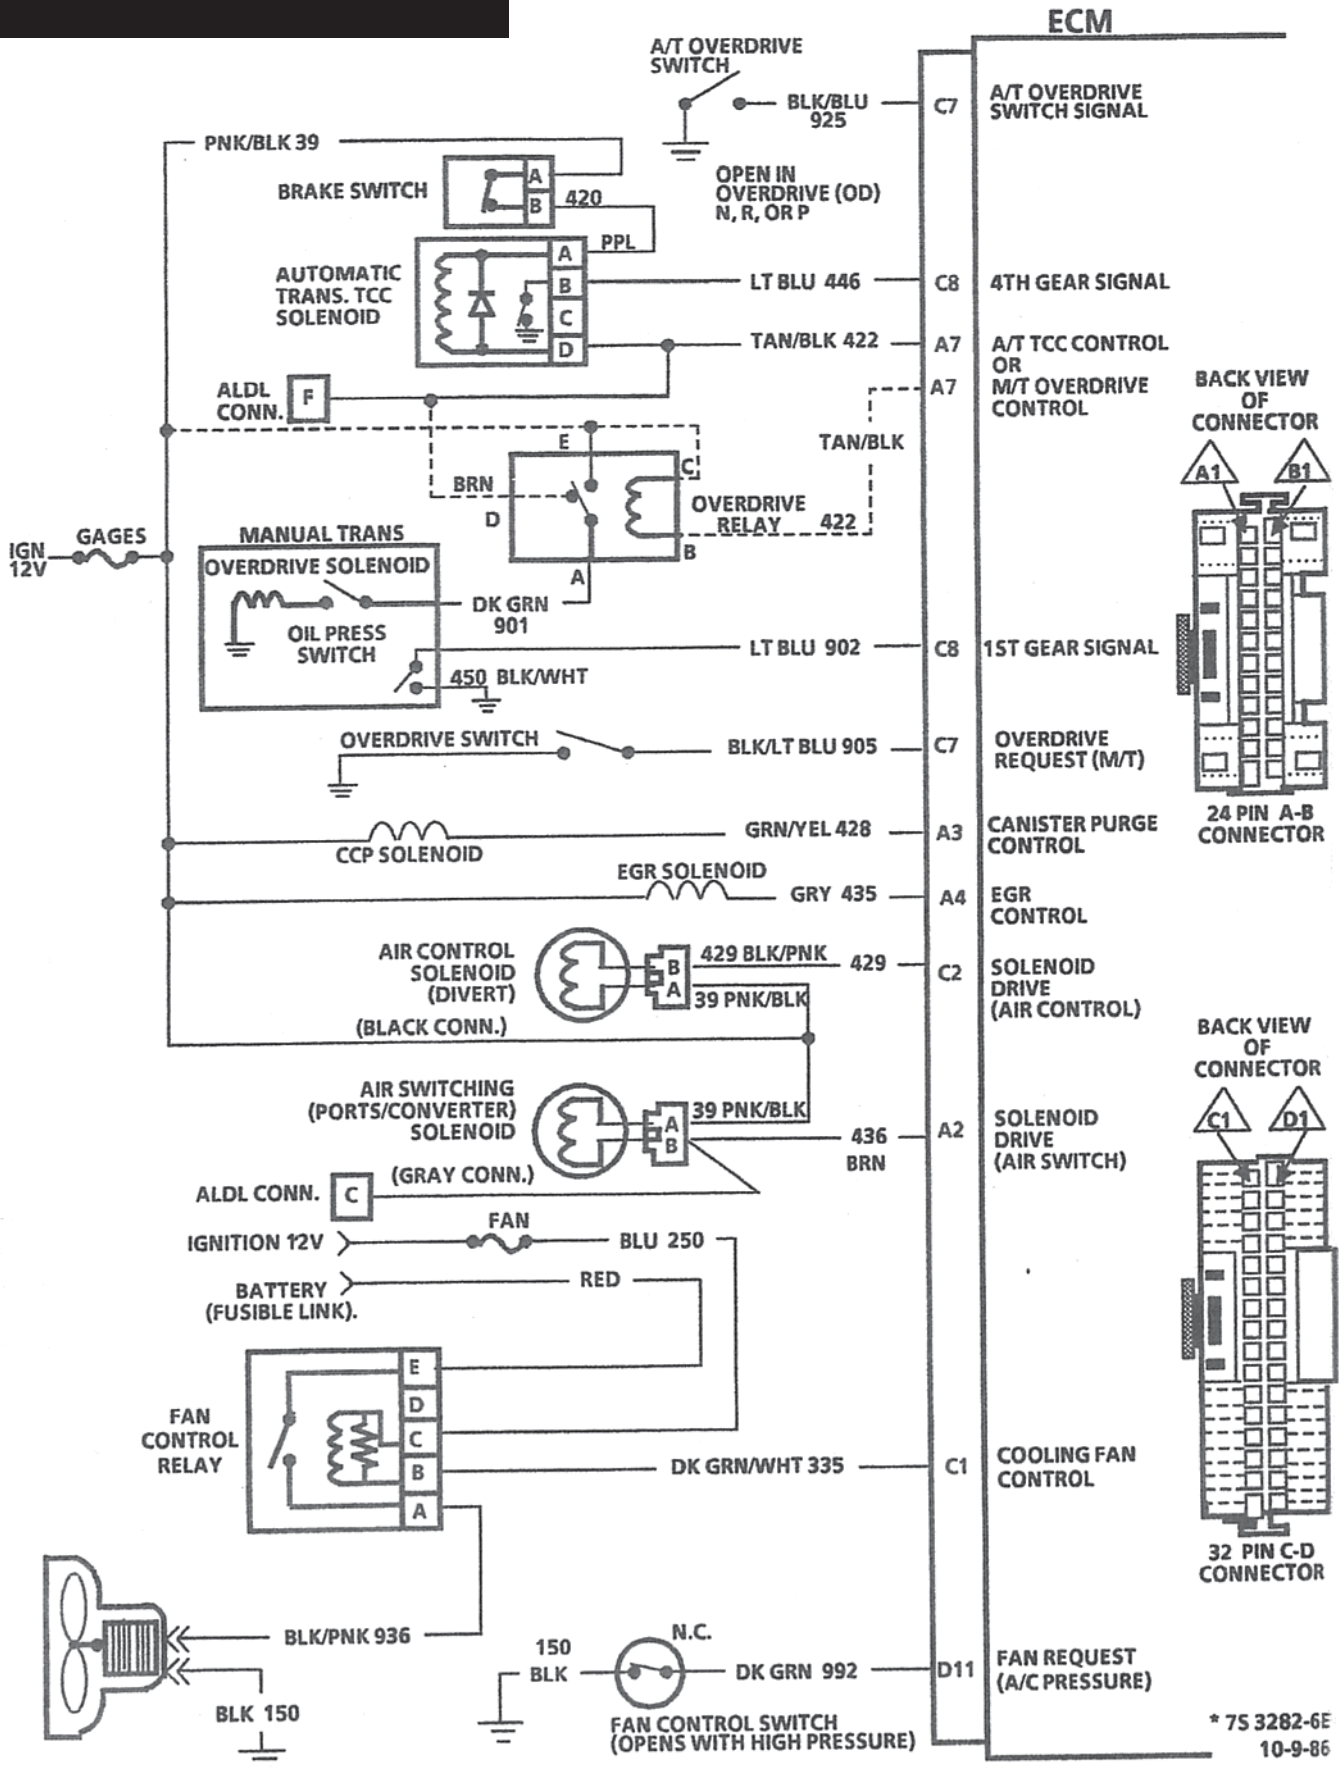

L98 1987-89

Wiring Diagram - 5.7L "Y" Series

Figure 1 of 4

4-4-86
*6S 2504-6E

L98 1987-89

Wiring Diagram - 5.7L "Y" Series

Figure 2 of 4

L98 1987-89

Wiring Diagram - 5.7L "Y" Series

Figure 3 of 4

L98 1987-89

Wiring Diagram - 5.7L "Y" Series

Figure 4 of 4

* 75 3282-6E
10-9-86