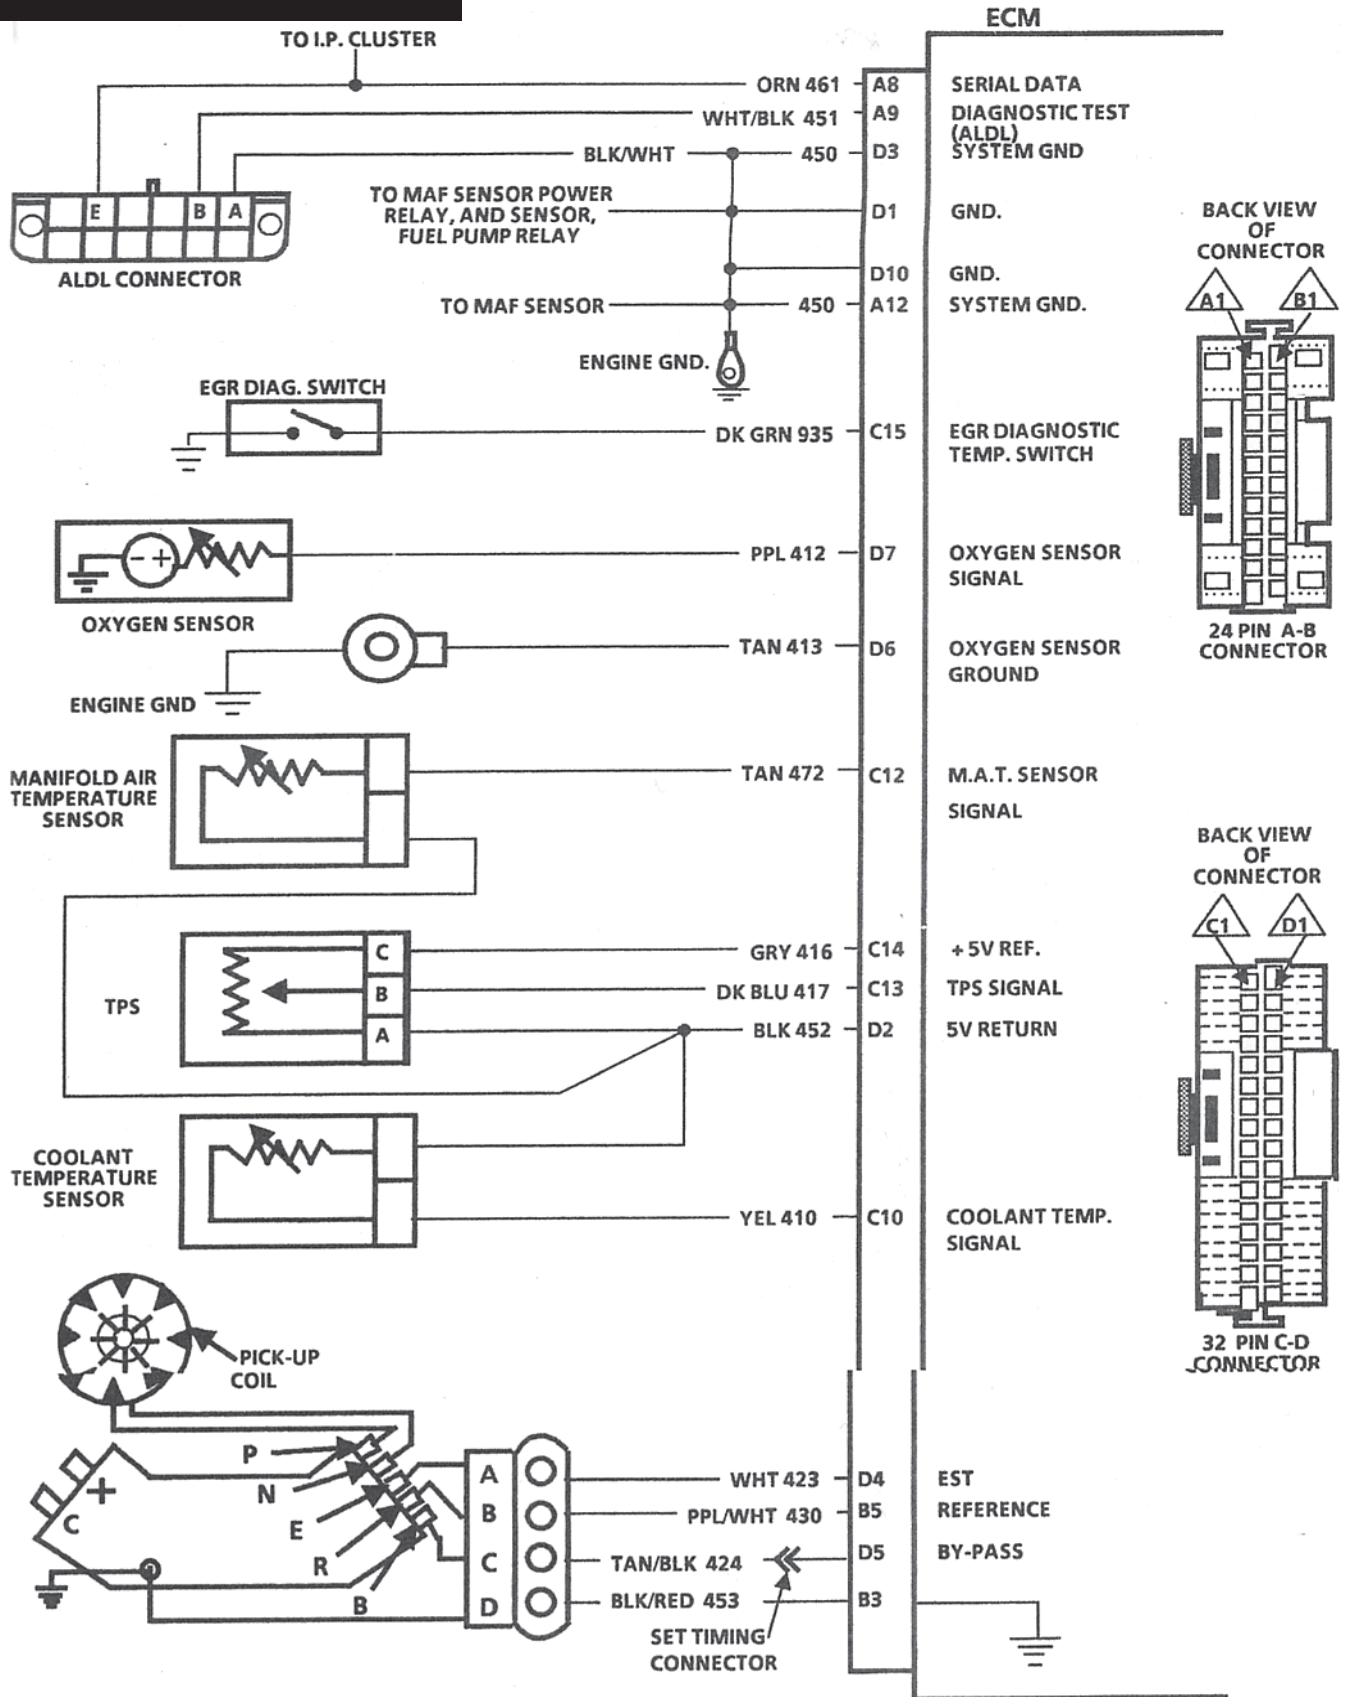

L98 1987-89

Wiring Diagram - 5.7L "Y" Series

Figure 1 of 4

4-4-86
*6S 2504-6E

L98 1987-89

Wiring Diagram - 5.7L "Y" Series

Figure 2 of 4

L98 1987-89

Wiring Diagram - 5.7L "Y" Series

Figure 3 of 4

L98 1987-89

Wiring Diagram - 5.7L "Y" Series

Figure 4 of 4

* 75 3282-6E
10-9-86